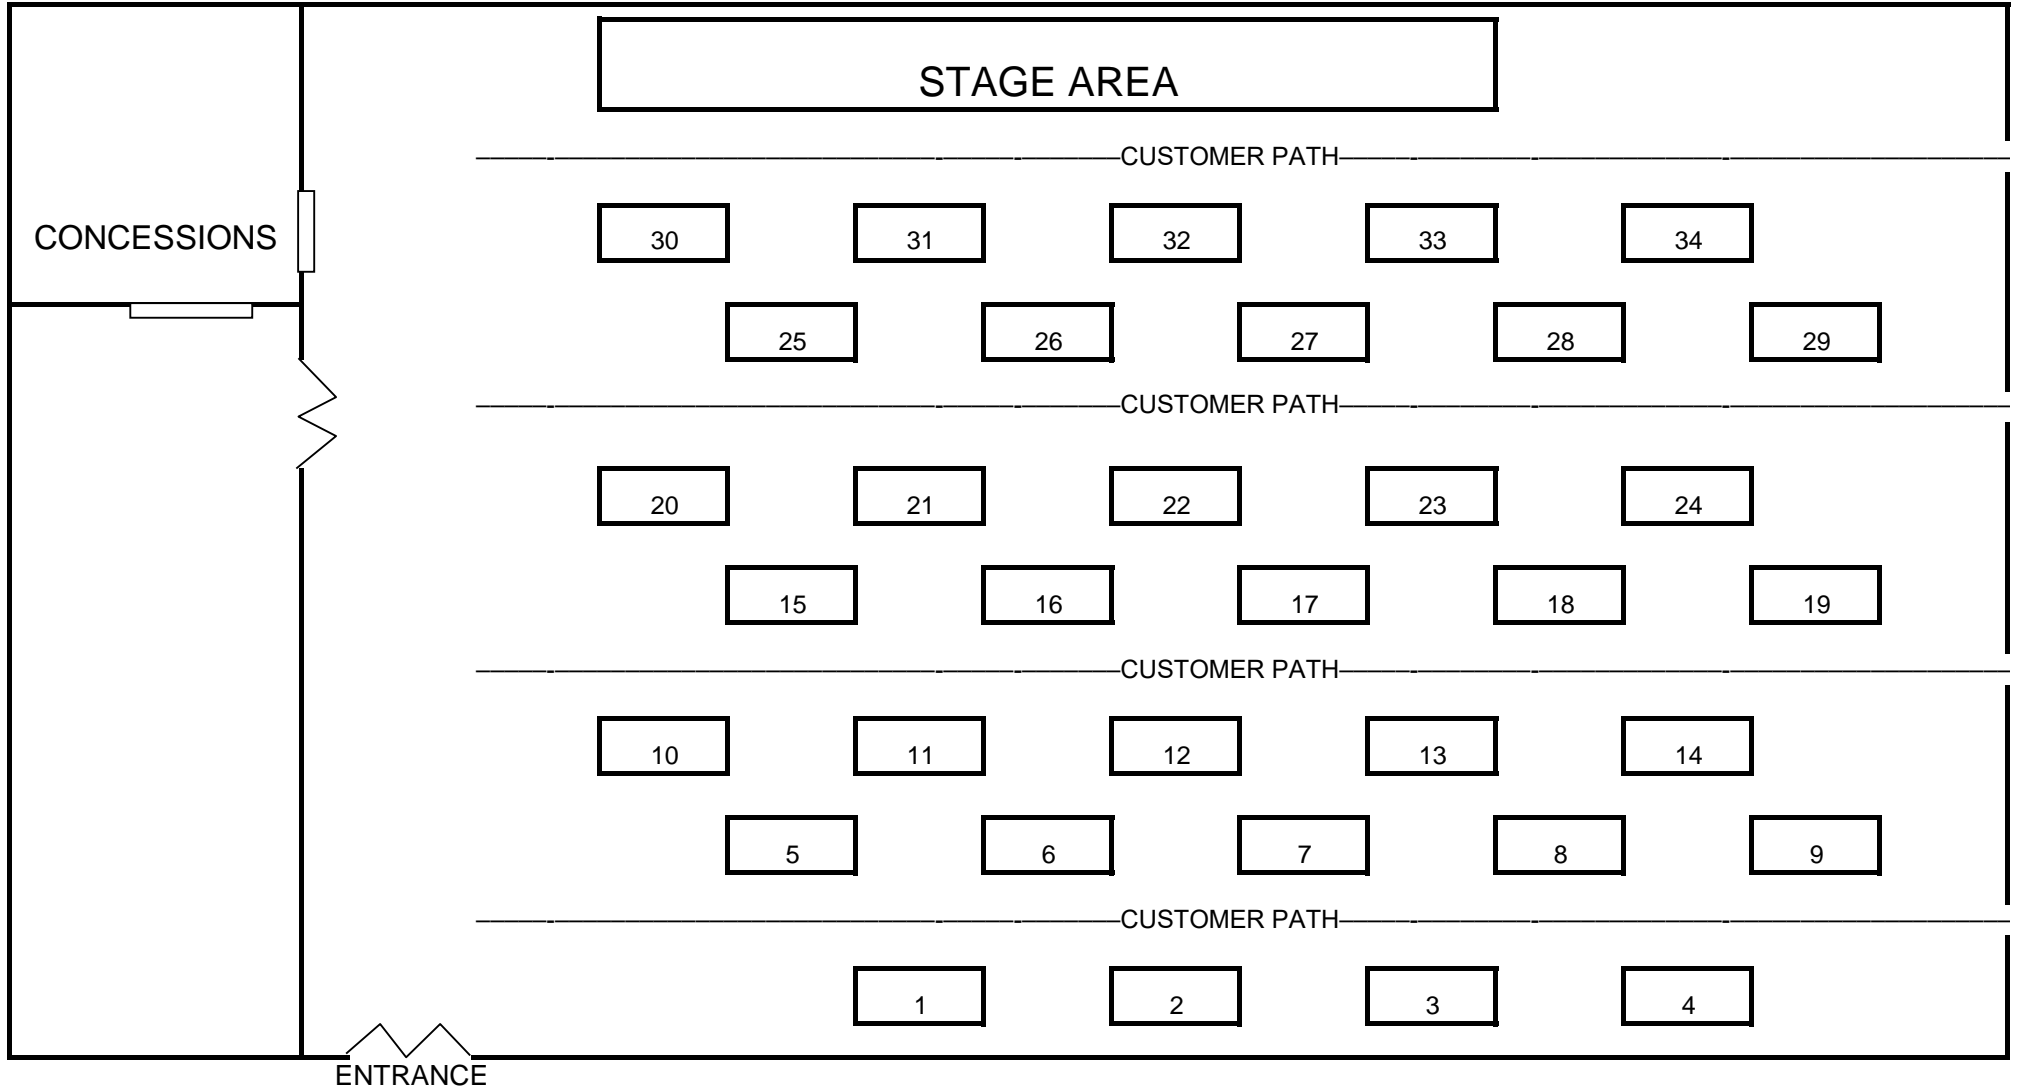

CHRISTMAS IN PAW CREEK - BOOTH LAYOUT

3' x 8' Typical - 34 Places
3' Walkways Typical