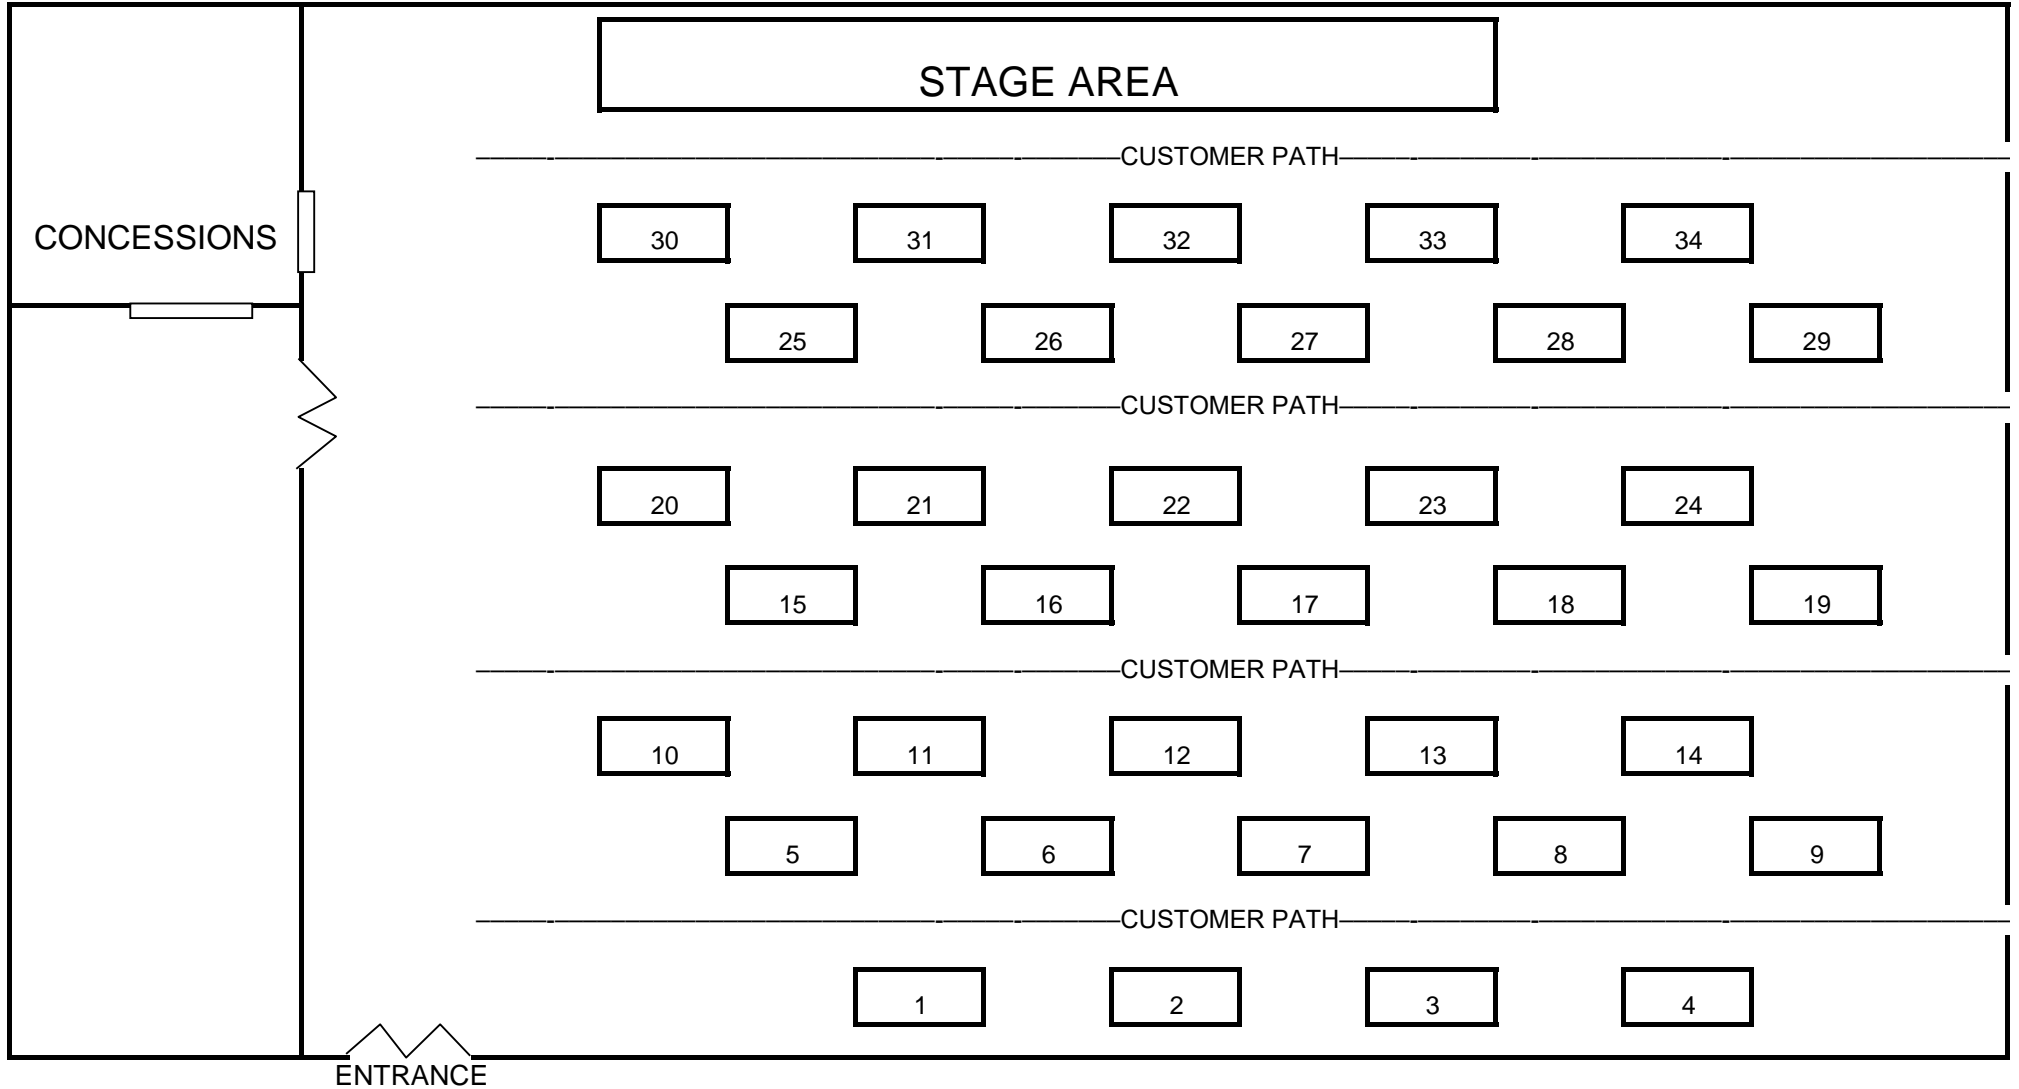

# CHRISTMAS IN PAW CREEK - BOOTH LAYOUT

3' x 8' Typical - 34 Places  
3' Walkways Typical