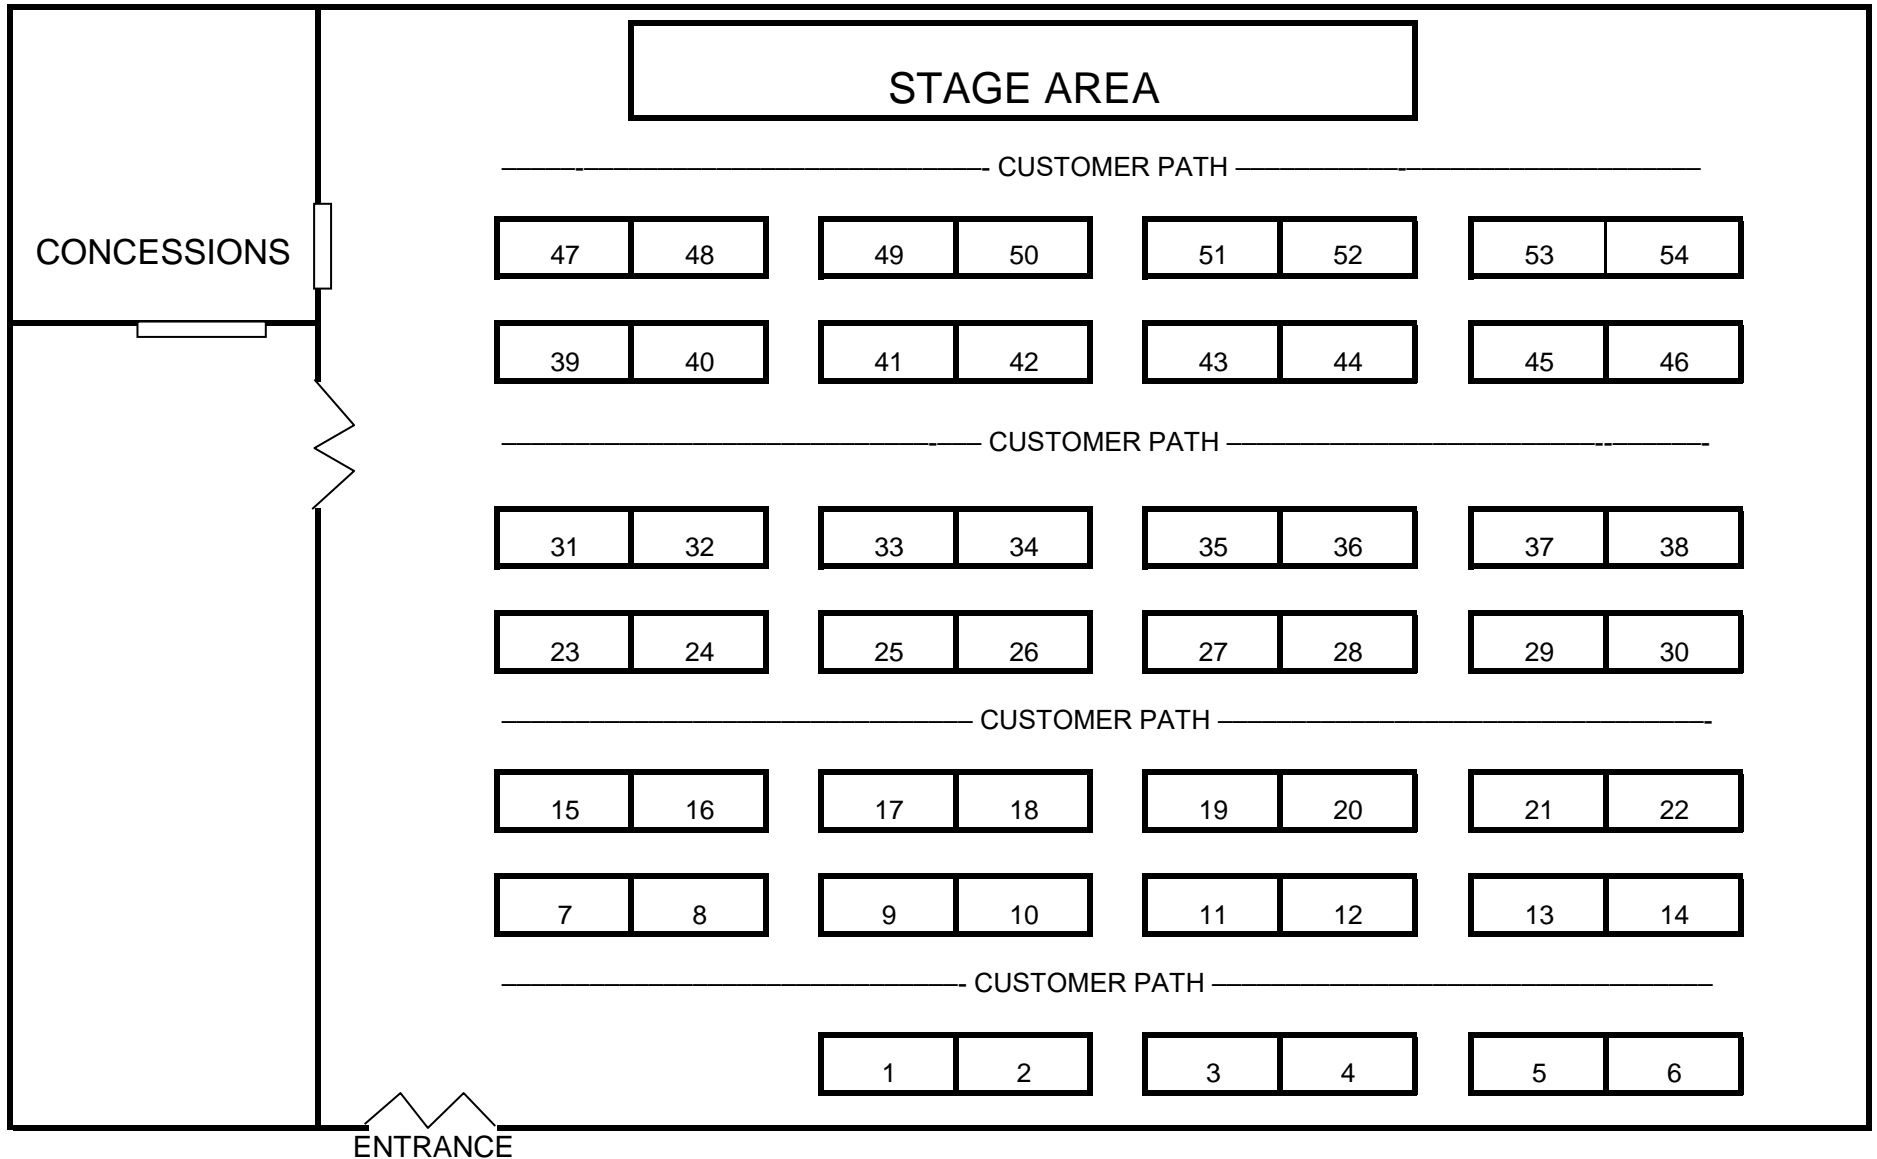

CHRISTMAS IN PAW CREEK - BOOTH LAYOUT

3' x 8' Typical - 54 Places
3' Walkways Typical